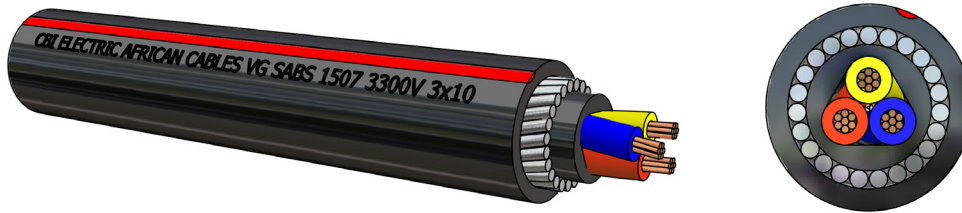

LOW VOLTAGE PVC BELL CABLES

1kV PVC Copper 3 Core Armoured

General Data:

Properties:

Copper	3 Core
Specification	SANS 1507
Voltage Rating	600 / 1000V
PVC Insulated	
Armoured	

Typical

Applications:

Underground	Reticulation and underground power supply
-------------	---

Tel: +27 11 878 3050

Website: www.actomep.co.za

LOW VOLTAGE PVC BELL CABLES

1kV PVC Copper 3 Core Armoured

Product Information:

Cable Size (mm ²)	Approximate Diameter (mm)	Current Rating (A)			Volt Drop (Three Phase) (mV/A/m)	Approximate Cable Mass (kg)	
		Ground	Ducts	Air		Cable	Gross (500m)
1.5	14.0	23	20	20	25.08	0.45	225
2.5	15.5	31	26	26	15.36	0.50	250
4	17.0	40	34	36	9.56	0.61	305
6	18.5	51	43	45	6.38	0.72	360
10	20.5	68	58	62	3.79	0.90	450
16	22.5	88	75	82	2.39	1.15	575