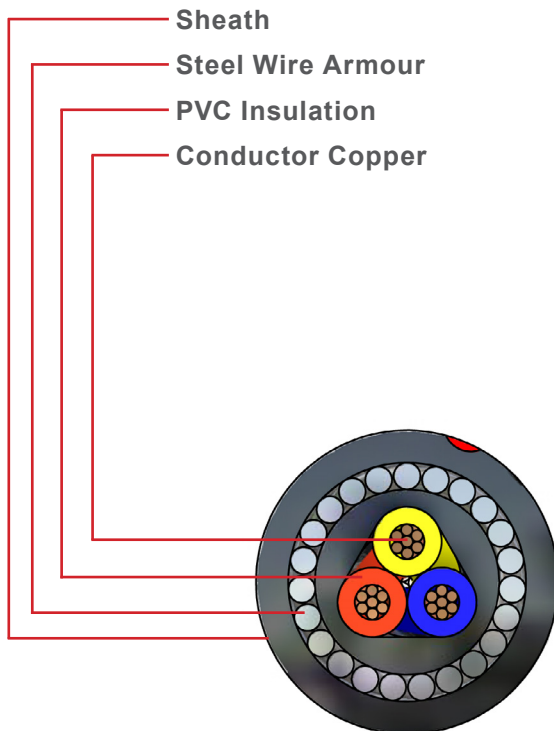

LOW VOLTAGE PVC BELL CABLES

1kV PVC Copper 3 Core Armoured

General Data:

Properties:

Copper	3 Core
Specification	SANS 1507
Voltage Rating	600 / 1000V
PVC Insulated	
Armoured	

Typical

Applications:

Underground	Reticulation and underground power supply
-------------	---

Options:

Standard	PVC
	Red Stripe
	Blue Stripe

Cable Description:

Technical Information and Photographs from CBI electric

Address: 4 Branch Road, Germiston 1401, P.O. Box 678, Germiston 1400

Email: aep.enquiries@actom.co.za

Tel: +27 11 878 3050

Website: www.actomep.co.za

LOW VOLTAGE PVC BELL CABLES

1kV PVC Copper 3 Core Armoured

Product Information:

Cable Size (mm ²)	Approximate Diameter (mm)	Current Rating (A)			Volt Drop (Three Phase) (mV/A/m)	Approximate Cable Mass (kg)	
		Ground	Ducts	Air		Cable	Gross (500m)
1.5	14.0	23	20	20	25.08	0.45	225
2.5	15.5	31	26	26	15.36	0.50	250
4	17.0	40	34	36	9.56	0.61	305
6	18.5	51	43	45	6.38	0.72	360
10	20.5	68	58	62	3.79	0.90	450
16	22.5	88	75	82	2.39	1.15	575